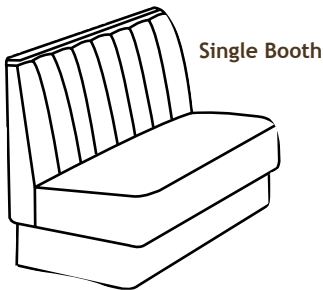

Standard Booth Shapes