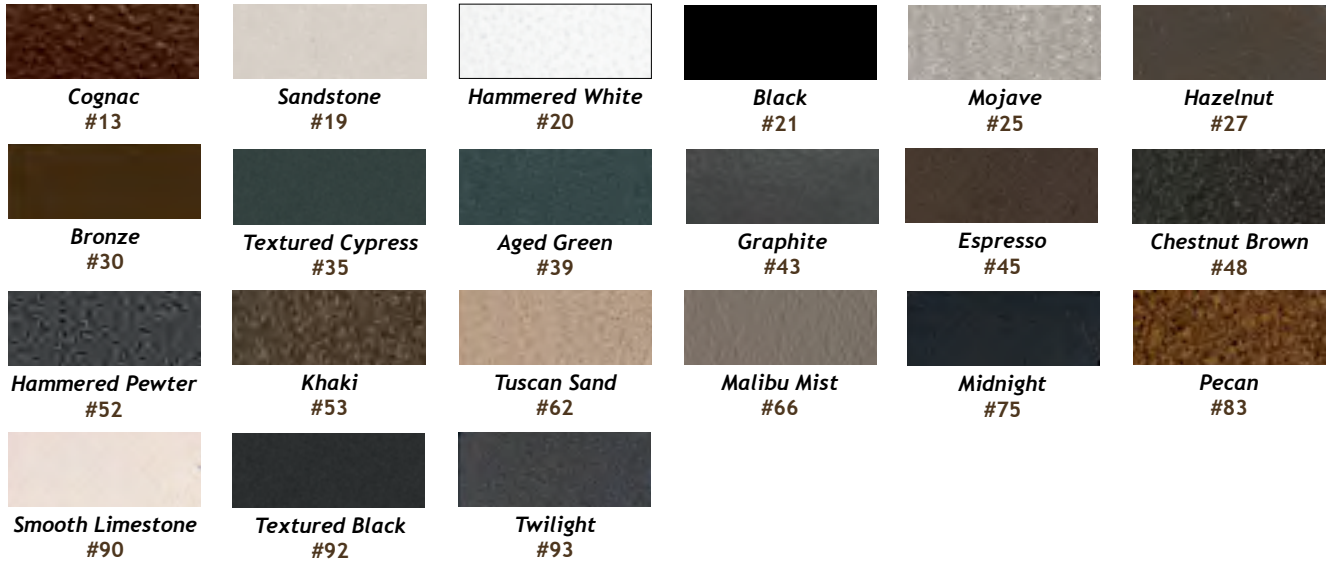

Powder Coat Finish Options