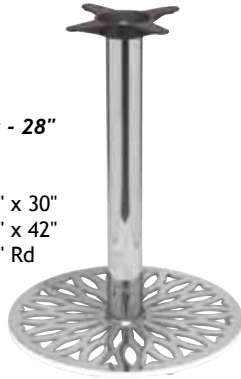

100 Series

Features a fine laser etched design.

100 Series Table Bases Dining Height - 28"

	Round Base Size	Weight lbs	Top Size
#100-20	20"	35	Up to 30" x 30"
#100-24	24"	45	Up to 42" x 42"
#100-30	30"	60	Up to 54" Rd

"S" Series Base

Features a tapered column.