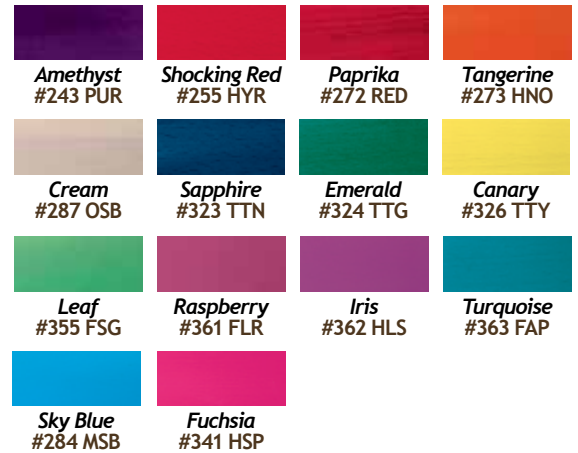

Specialty Finishes

Statesman & Remy

The Statesman's regal design lends itself well to a classic dining environment. The Remy is an elegantly designed dining chair. Suited to many applications, this stylish chair will add warmth to any decor. The optional fully upholstered back gives it a timeless look.