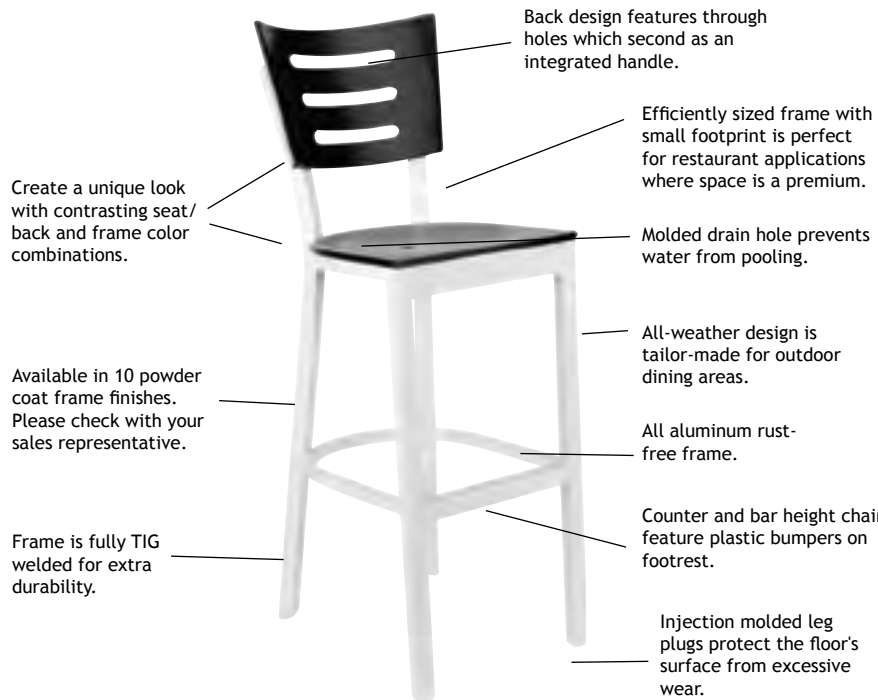

Features and Benefits of the Al Fresco Restaurant Collection