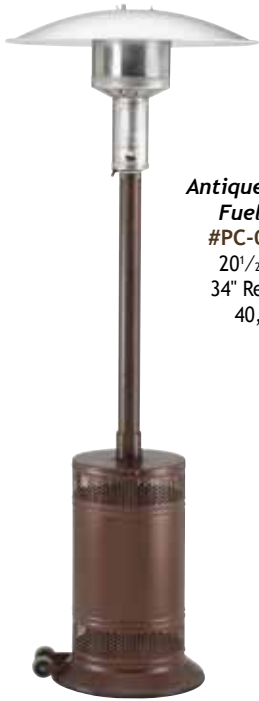

HEATING SOLUTIONS - GAS

Infrared Outdoor Patio Heaters

Propane Fuel

Our infrared propane fuel heaters are designed and crafted to bring warmth, comfort and enjoyment to all of your events. Completely self contained and portable. Uses a standard five-gallon propane cylinder (not included) with approved over-fill protection device. Adjustable heat output. Weather resistant construction. Easy to move wheel kit included.

Antique Bronze Propane Fuel Patio Heater
#PC-02-AB 90" Height
20 1/2" Base Diameter
34" Reflector Diameter
40,000 BTU/hour