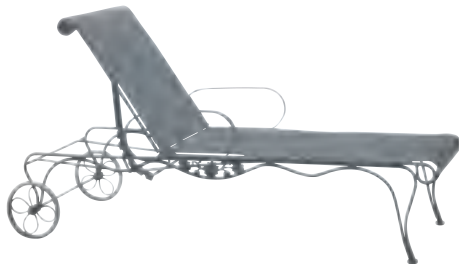

Briarwood Chaise Lounge
#400070
32" w x 72.5" l x 22.5" h
Adjustable