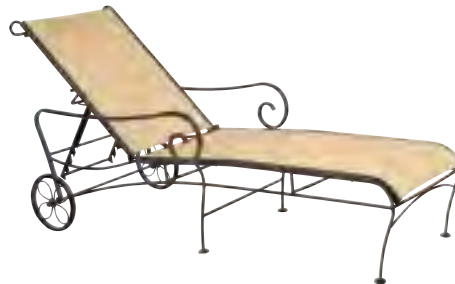

Bradford Chaise Lounge
#7V0070
29.5"w x 76"l x 22.3"h
Adjustable, Micro Mesh

Valencia Chaise Lounge
#310070
29" w x 77.5" l x 24.0" h
Adjustable

Verona Chaise Lounge
#5N0070
31" w x 75.5" l x 23.5" h
Adjustable

Modesto Chaise Lounge
#260070
29.7" w x 75" l x 25" h
Adjustable w/ Cushions

Sheffield Chaise Lounge
#3C0070
29" w x 78.6" l x 24.6" h
Adjustable w/ Cushion

Terrace Sling Chaise Lounge
#750070
#750170 Padded
29.8" w x 78.0" l x 22.5" h
Adjustable