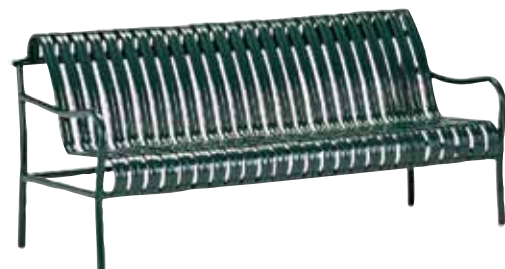

Bench
#M729-6
72"w x 31"d x 32"h