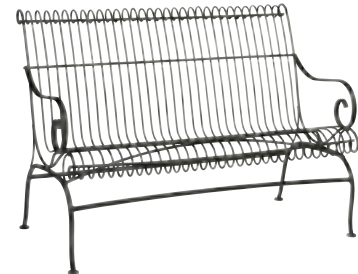

Terrace Bench
#790005
49.5"w x 30"d x 36"h