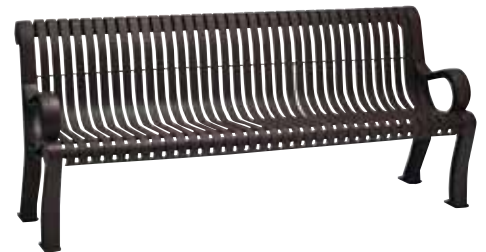

Butler Collection

6' Bench w/Back & Arms

#BU1113C Slat Bench
72"w x 26⁵/₈"d x 34⁷/₈"h
Center Armrest
#BU6538N