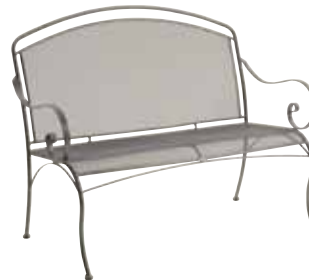

For custom color options visit
www.tiger-coatings.us

Mountain Winery, Saratoga CA
Carlos Armchair & 36" Round Mesh Table

Excelsior™ 2-Seat Bench
#537
42"w x 22"d x 36"h
Available in Iron Grey

Classico Bench
#QH577
45"w x 22"d x 37"h
Available in Black or Iron Grey