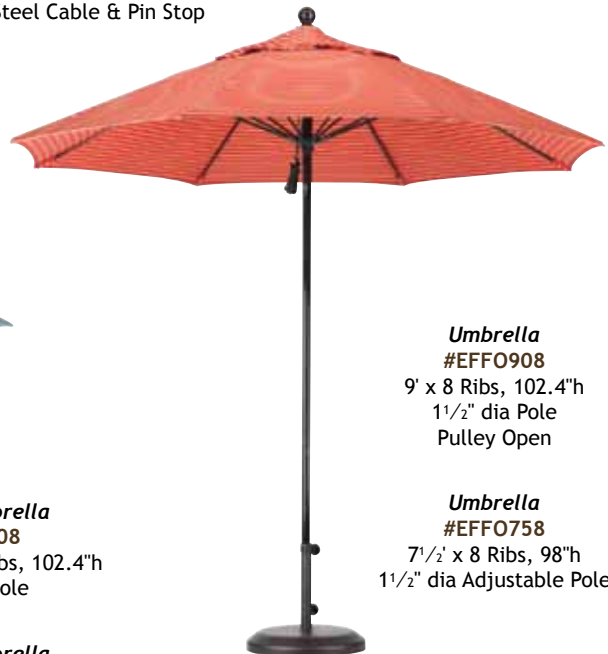

Square Umbrella
#WOFA604
6" x 6" x 4 Ribs, 99"h
1 1/2" dia Pole

Umbrella
#EFFO908
9' x 8 Ribs, 102.4"h
1 1/2" dia Pole
Pulley Open

Umbrella
#EFFO758
7 1/2' x 8 Ribs, 98"h
1 1/2" dia Adjustable Pole

See page 77 for umbrella colors available.