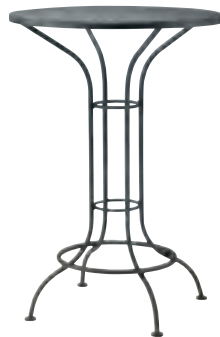

Aberdeen Bar Stool
#7T0068
22.5"w x 24"d x 48.8"h
Swivel

Berkshire Bar Stool
#210268
23.5"w x 24"d x 50.8"h
Swivel w/Attached Cushion

Mesh Top Contract+Plus Tables

- #270027 30" sq x 29"h Dining
- #270029 36" sq x 29"h w/Hole
- #280024 24.5" sq x 28.5"h Bistro
- #280047 24.5"w x 36.5"d x 29"h Dining
- #280027 30.5" sq x 29"h Bistro
- #280029 36.5" sq x 29"h Bistro w/Hole
- #280030 30.3"w x 48"d x 28.5"h w/Hole

Mesh Top Contract+Plus Tables

- #280134 30" dia x 29"h Bistro
- #280135 36" dia x 29"h Bistro w/Hole
- #280136 42" dia x 29"h w/Hole
- #280137 48" dia x 29"h w/Hole

Micro Mesh Tables

- #220193 17" dia x 17.4"h End
- #220134 30" dia x 29"h Bistro
- #220135 36" dia x 29"h Bistro w/Hole
- #220229 42" dia x 29"h, 4-Spoke w/Hole
- #220228 48" dia x 29"h, 8-Spoke w/Hole
- #220227 54" dia x 29"h, 8-Spoke w/Hole
- #220056 30" dia x 42"h Bar-Height Bistro
- #220051 36.8" sq x 42.8"h Bar-Height w/Hole

Solid Iron Top Tables - Pedestal Base

- #133RD30 30" dia x 29"h Bistro
- #133SD30 30" sq x 29"h Bistro
- #133RU36 36" dia x 29"h w/Hole
- #133SU36 36" sq x 29"h w/Hole
- #133RU42 42" dia x 29"h w/Hole
- #133RU48 48" dia x 29"h w/Hole
- #133TU48 48"w x 30"d x 29"h w/Hole

Mesh Top Bar-Height Tables

- #190056 30" dia x 42.4"h Bistro
- #190057 42" dia x 42"h w/Hole

Solid Iron Top Tables

- #134RD30 30" dia x 28.5"h Bistro
- #134SD30 30" sq x 28.5"h Bistro
- #134RU36 36" dia x 28.5"h w/Hole
- #134SU36 36" sq x 28.5"h w/Hole
- #134RU42 42" dia x 28.5"h w/Hole
- #134RU48 48" dia x 28.5"h w/Hole
- #134TU48 48"w x 30"d x 28.5"h w/Hole