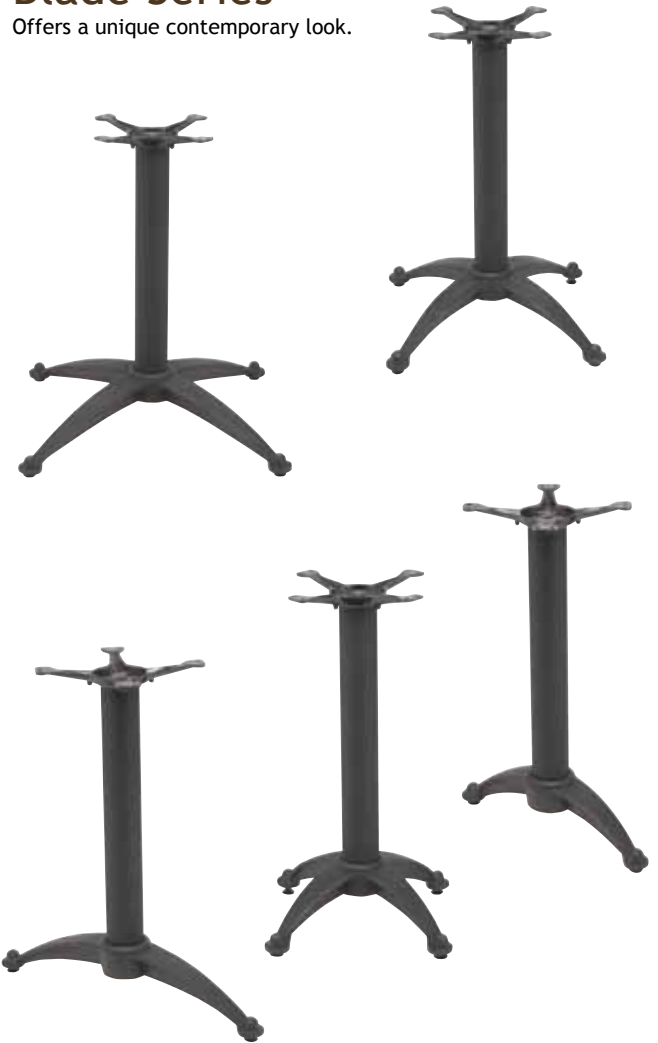

Blade Series

Offers a unique contemporary look.

Blade Series Table Bases Dining Height - 28"

	Cross	Weight	
	Base Size	lbs	Top Size
#BD20EB	24"	20	Up to 30" x 96"
#BD26EB	26"	22	Up to 36" x 96"
#BD2020	20" x 20"	25	Up to 24" x 24"
#BD2626	26" x 26"	28	Up to 30" x 30"
#BD3232	32" x 32"	39	Up to 36" x 36"