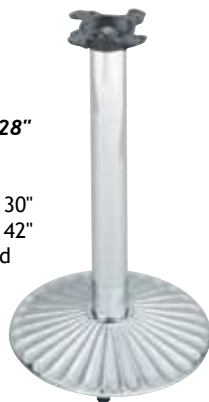

500 Series Table Bases Dining Height - 28"

	Round Base Size	Weight lbs	Top Size
#500-17	17"	26	Up to 30" x 30"
#500-22	22"	43	Up to 42" x 42"
#500-28	28"	85	Up to 54" Rd