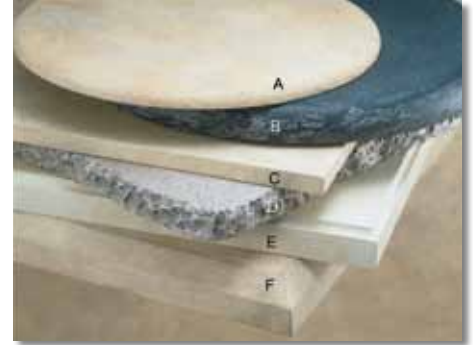

TABLES/BASES

Quarizz® & Urban Textures Tabletops

Quarizz® Collection

Our versatile and elegant Quarizz® Stone Tabletops are manufactured from a hard surface stone product that meets the highest standards. Engineered and tested to withstand the wear and tear of the most demanding of environments including high volume restaurants, major theme parks, hotels and casinos. This surface offers unlimited shapes, textures and colors to coordinate with and complement your design. Usable indoors or outdoors, you can be assured that this durable tabletop will serve you well.

- Light weight
- Resists bacterial growth
- Odorless
- Easily repaired and maintained
- Water and stain resistant
- Heat resistant up to 180°
- No toxic chemicals/formaldehyde free
- Natural appearance
- Flexible and shock absorbent
- Ultraviolet resistant
- Impact and chip resistant

Stone Tabletops

- A. #HALF BULLNOSE
- B. #FULL BULLNOSE
- C. #FLAT EDGE
- D. #BROKEN EDGE
- E. #OGEE
- F. #BEVELED

Round: 24", 30", 36", 42", 48", 60"
Square: 24", 30", 36"
Rectangular: 24" x 30", 24" x 42", 30" x 42",
30" x 48", 30" x 60", 36" x 48",
36" x 60"