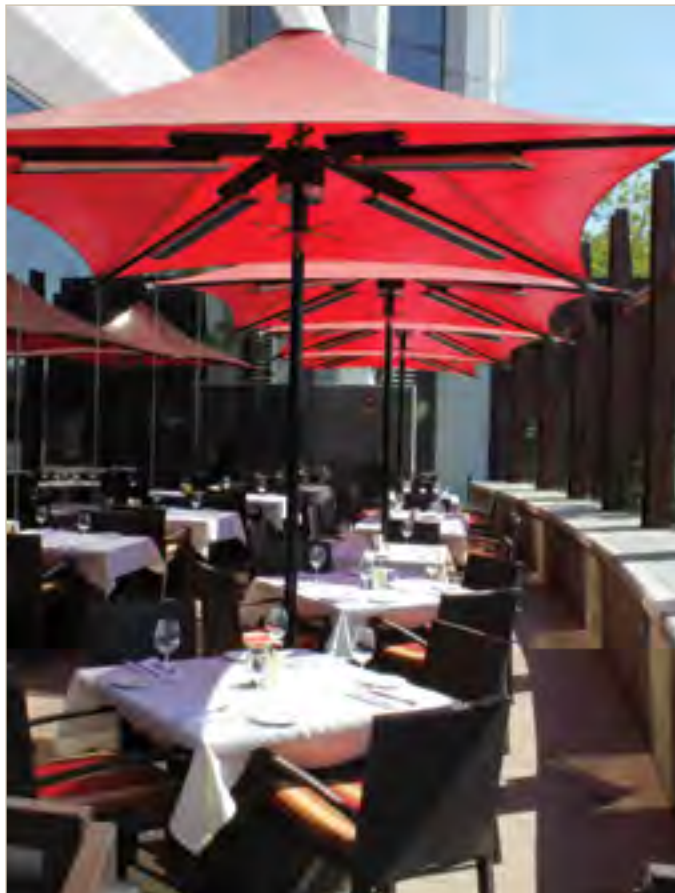

Chain suspension

Wall/Ceiling Mount bracket

Rain shield

Double Unit Tube suspension

Ceiling Frame unit

Mounted on Shade Structure Spoke

Heated Shade Structures

*Paul Martin's American Bistro
El Segundo, CA*