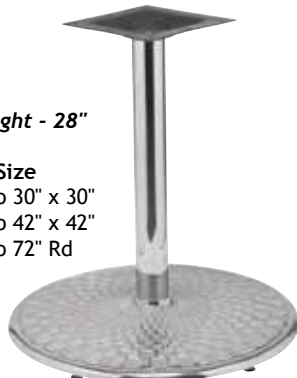

650 Series Table Bases Dining Height - 28"

	Round Base Size	Weight lbs	Top Size
#650-17	17"	29	Up to 30" x 30"
#650-22	22"	41	Up to 42" x 42"
#650-28	28"	79	Up to 72" Rd

910 Series

Features a ridge design.

910 Series Table Bases Dining Height - 28"

	Round Base Size	Weight lbs	Top Size
#910-17	17"	33	Up to 30" x 30"
#910-22	22"	48	Up to 42" x 42"
#910-28	28"	67	Up to 60" Rd