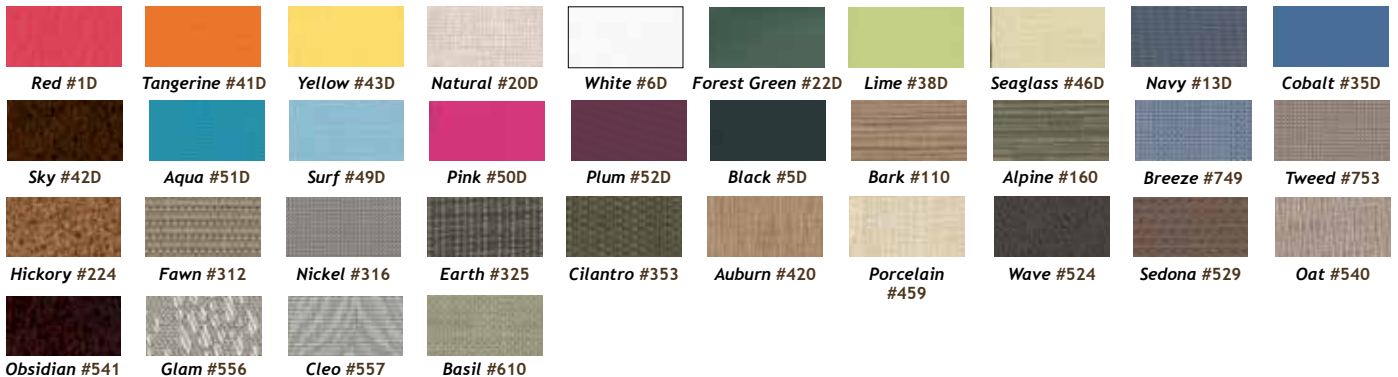

Sling Color Options For Windward & Dune Collections

100% vinyl coated polyester