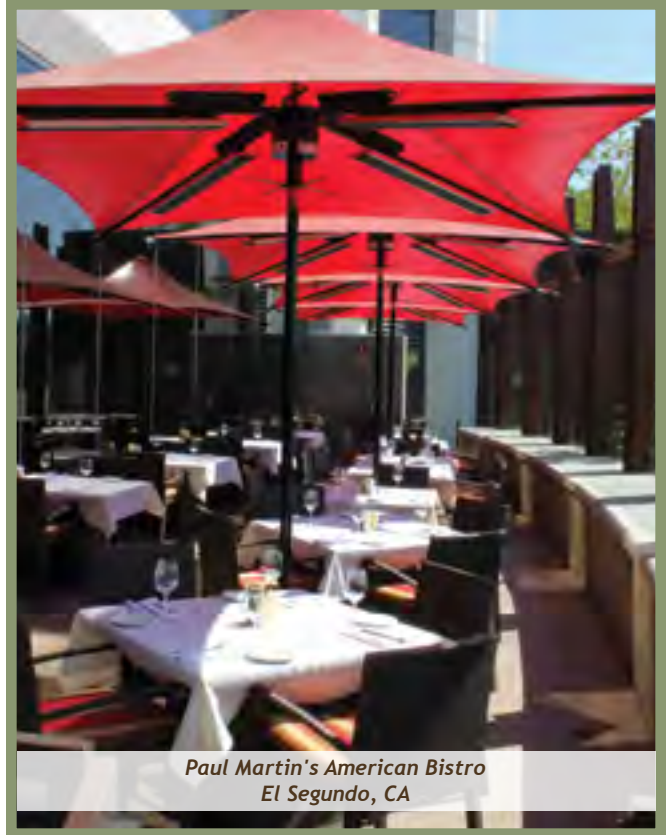

Indoor

Italian Style Bonded Leather	118
Holsag Contract Chairs	119-121
European Beechwood Dining Chairs/Bar Stools	122-158
Showroom 1	122-124
Showroom 2	125-128
Showroom 3	128-130
Showroom 4	131
Showroom 5	132-143
High Style	144-153
Traditional	154-155
Eclectic	156-157
Rattan	157-158
Tabletops - Indoor	159-163
Table Bases - Indoor	164-170
Booth Seating	171-173
Lodge Style Hickory Furniture	174-179
Emeco Indoor	180-181
Metal Frame Seating - Designer	182-188
Metal Frame Seating - Traditional	189-197
Banquet Seating - Aluminum & Steel Stackers	198-204
Banquet Tables	205-207
Assisted Living	208-214
Hospitality Seating	215-217
Value Line Chairs & Tables	218- 220
Furniture Buying Made Easy - Account Set-up	221
Index	222-224