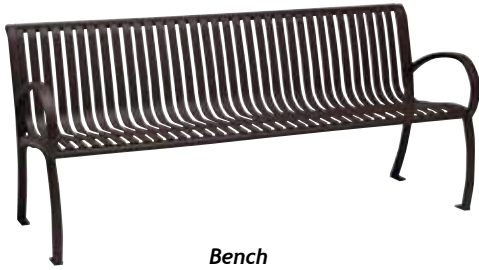

Winchester Collection

Bench
#WI1113C 6' Bench, Slat
86¹/₈"w x 24¹/₂"d x 36⁷/₈"h
(Square & Round Perforation, Faux Wood,
Rod and Horizontal Slat also available)
Center Armrest
#WI6538N