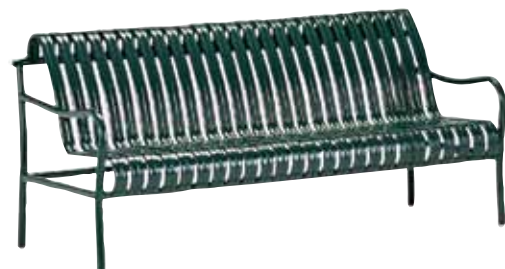

Value

With us, there are no surprises. You get the excellent product that you expect us to provide at a price that's a value.

Benches Pressure Treated Douglas Fir

Benches
 #M125-6 6' Surface Mount
 #M123-6 6' In-Ground Mount
 72"w x 16"d x 36"h

Bench
 #M121-6
 72"w x 16"d x 36"h

Benches
 #M126-6 6' Surface Mount
 #M127-6 6' In-Ground Mount
 72"w x 16"d x 17"h

Benches Powder Coated Steel

Bench
 #M711-6
 72"w x 18"d x 35"h

Bench
 #M729-6
 72"w x 31"d x 32"h